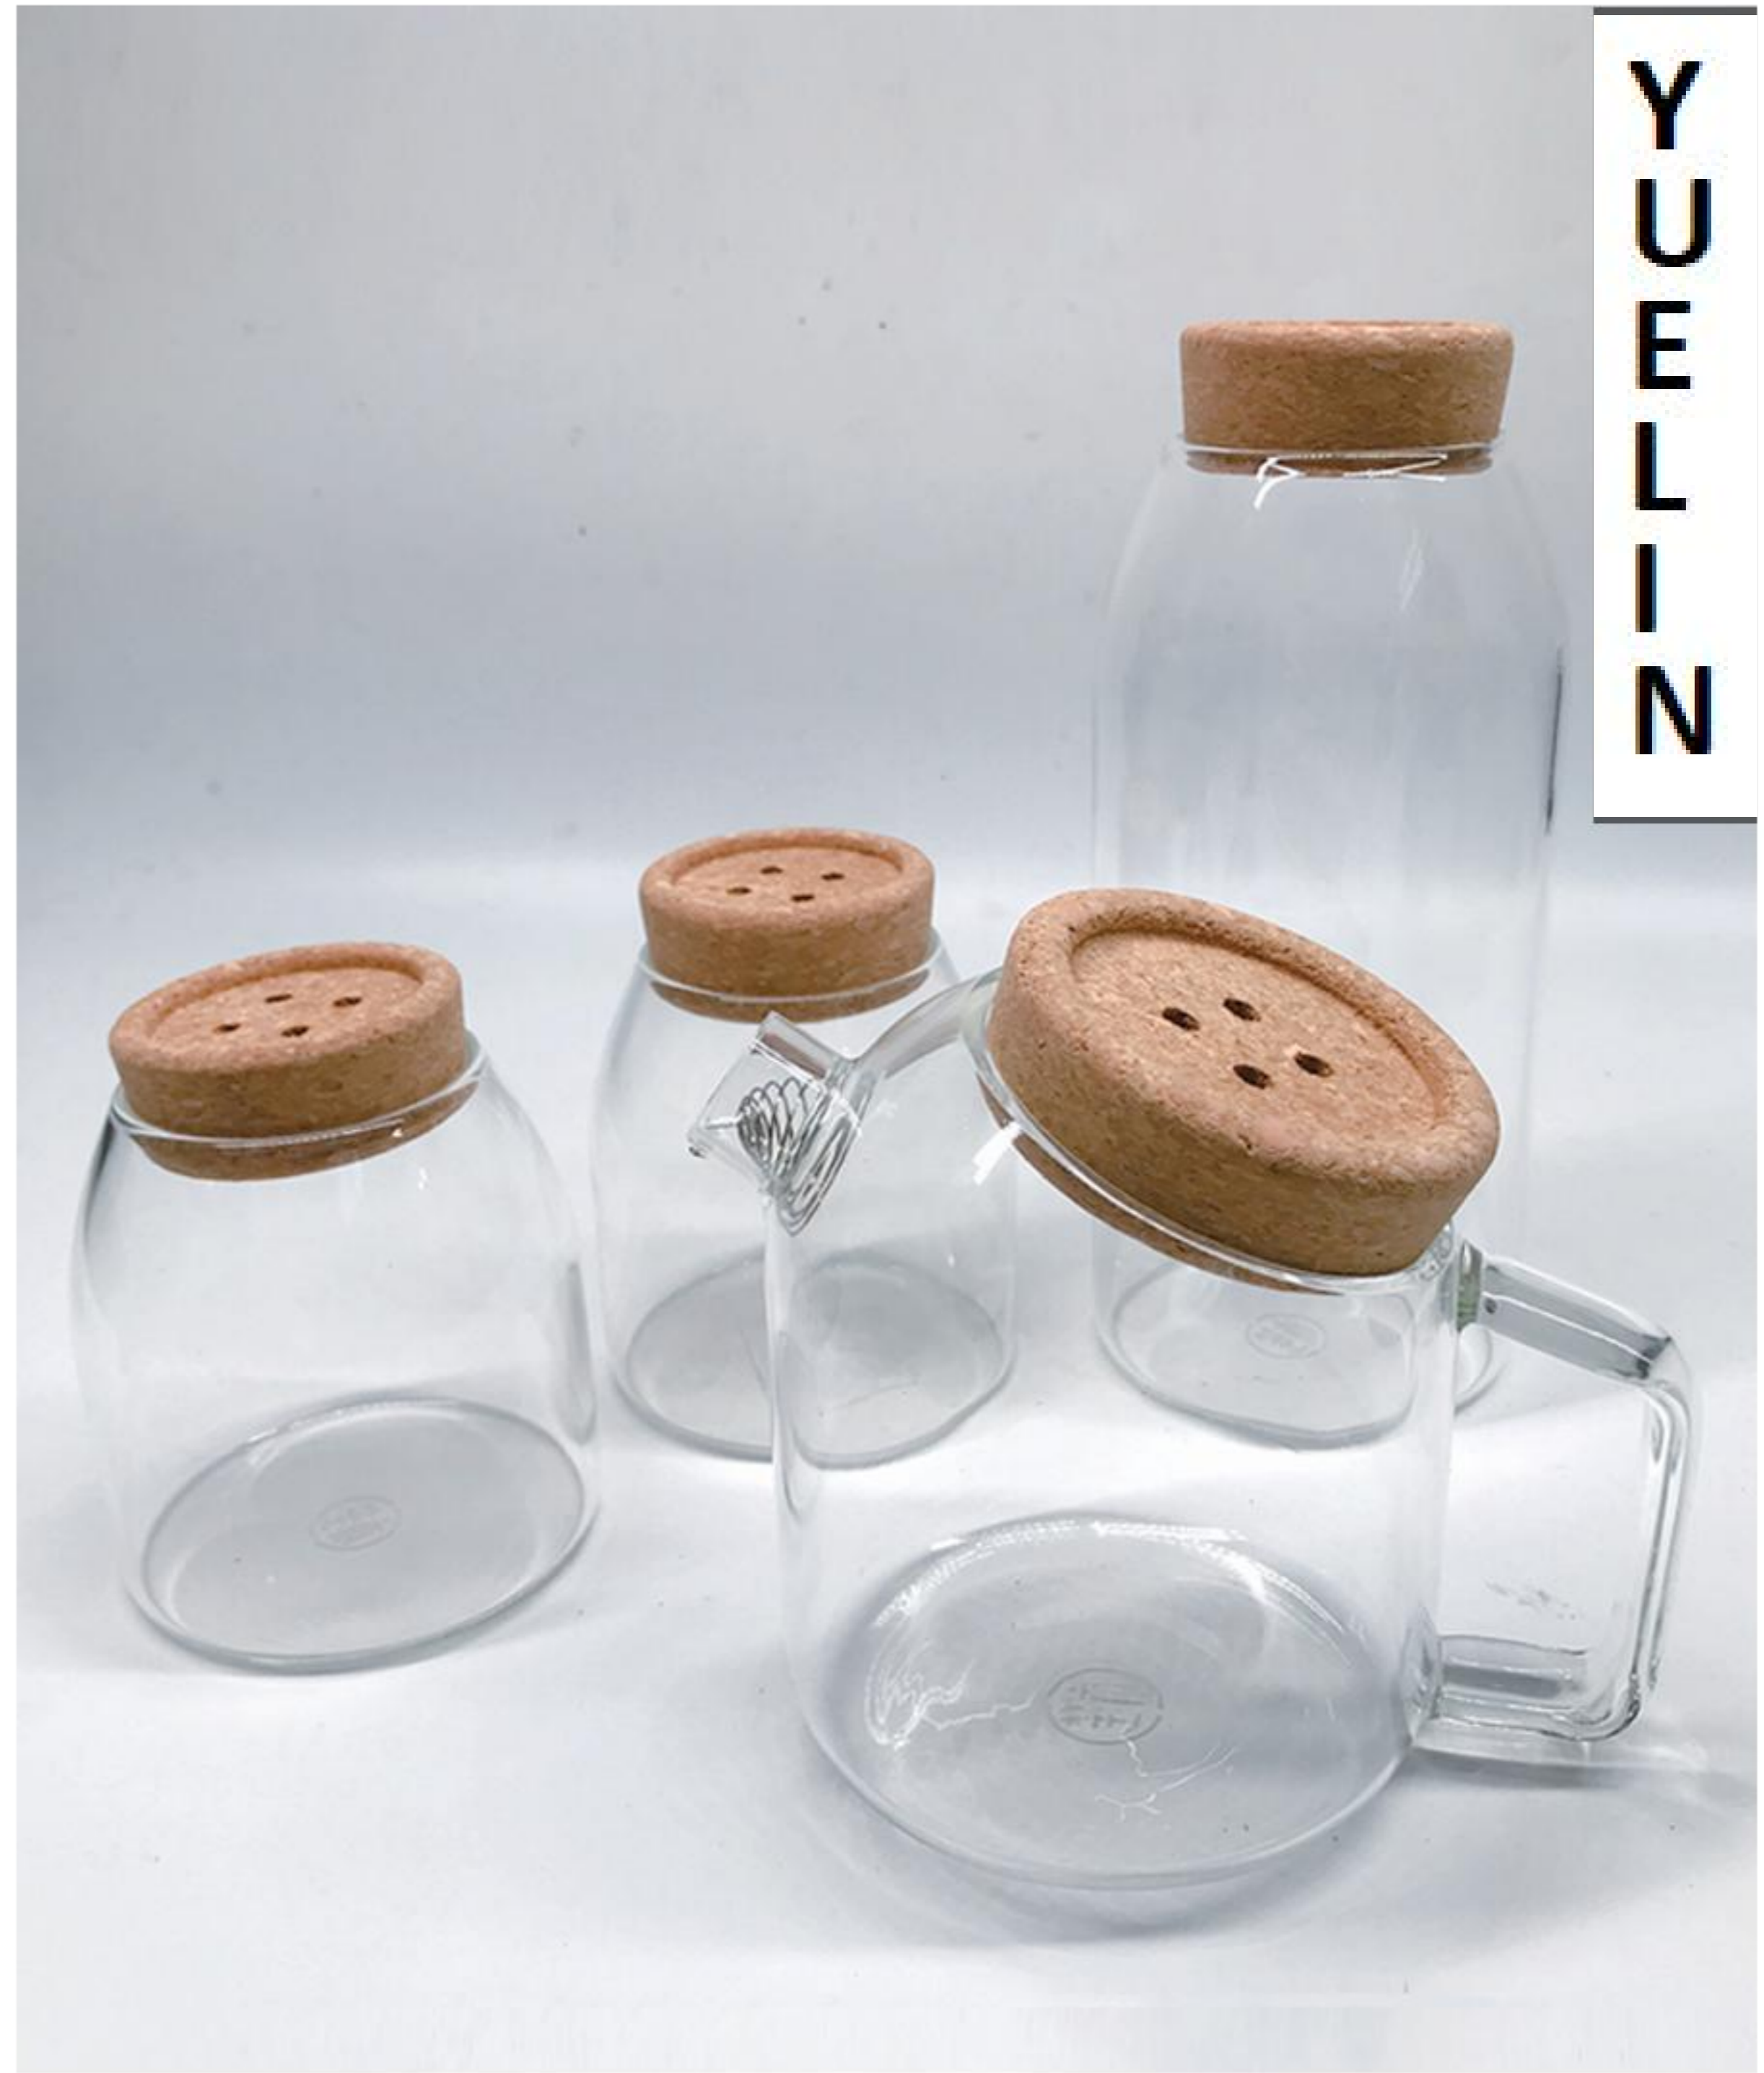

BUTTON SHAPE CORK CAPS

纽扣软木塞

优美的视觉效果，
给您的生活带来最具创意的自由体验

GRACEFUL VISUAL EFFECTS
BRING YOUR LIFE CREATIVE AND FREE EXPERIENCE

Y
U
E
L
I
N